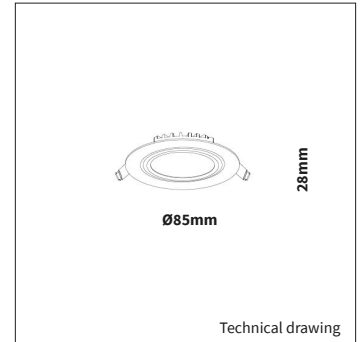

PRODUCT MATERIAL	Aluminium
LIGHT SOURCE	Bridgelux
MODULE LIFETIME	Approx. 50.000 hours
DRIVER	Including phase cut dimmable driver
COLORS (Δ)	○ 3 = RAL 9003 white ● 5 = RAL 9005 black
BEAM ANGLE	45°
ADJUSTABLE	Yes
SIZE	Ø85 X 28mm

OPTIONS

DRIVER OPTIONS	1/10V 250mA 4-15W Art. no.: 0115.250.30.0 Max. 3 fixtures connected in serie per driver
	DALI 250mA 4-10W Art. no.: 0110.250.40.2 Max. 2 fixtures connected in serie per driver

INFORMATION

Allow for extra space behind recessed frame to install driver

ARTICLE NUMBER	LAMP TYPE	BRAND	LUMINOUS FLUX	OUTPUT POWER	MODULE EFFICIENCY	COLOR TEMPERATURE	CRI	TC LIFETIME	mA
4290.300.45.Δ	BR.V6	Bridgelux	450lm	5W	90lm/W	2000-3000K	>80	50.000 Hrs	250mA

Δ See colors