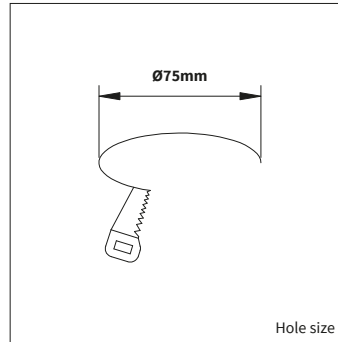

PRODUCT MATERIAL	Aluminium
LIGHT SOURCE	Bridgelux
MODULE LIFETIME	Approx. 50.000 hours
DRIVER	Including phase cut dimmable driver
COLORS (Δ)	○ 3 = RAL 9003 white ● 5 = RAL 9005 black
BEAM ANGLE	45°
ADJUSTABLE	Yes
SIZE	Ø85 X 28mm

OPTIONS

DRIVER OPTIONS	1/10V 250mA 4-15W Art. no.: 0115.250.30.0 Max. 3 fixtures connected in serie per driver
	DALI 250mA 4-10W Art. no.: 0110.250.40.2 Max. 2 fixtures connected in serie per driver

INFORMATION

Allow for extra space behind recessed frame to install driver

ARTICLE NUMBER	LAMP TYPE	BRAND	LUMINOUS FLUX	OUTPUT POWER	MODULE EFFICIENCY	COLOR TEMPERATURE	CRI	TC LIFETIME	mA
4290.300.45.Δ	BR.V6	Bridgelux	450lm	5W	90lm/W	2000-3000K	>80	50.000 Hrs	250mA

Δ See colors